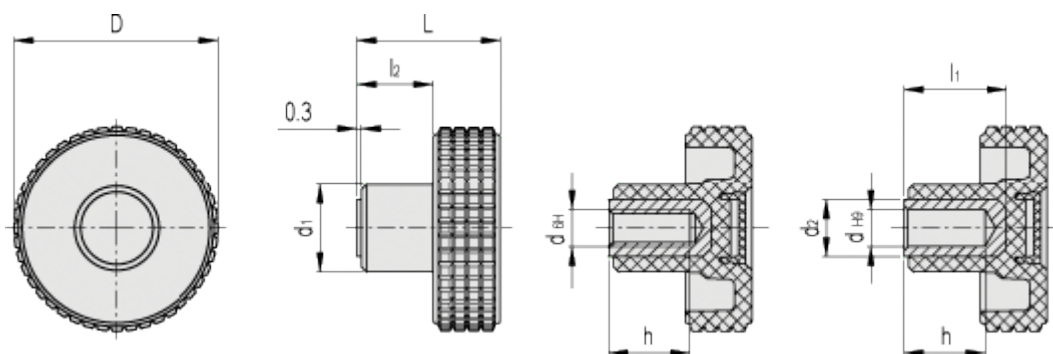

Data Sheet

Article number: 23020343219

Description: E+G Fingregreb MBT.40-B-M6-C9, black centre cap

Measures

D	= 39.5	l2	= 12.5
d1	= 17		
d2	= -		
dH6	= M6		
dH9	= -		
h	= 12		
L	= 26.5		
l1	= -		